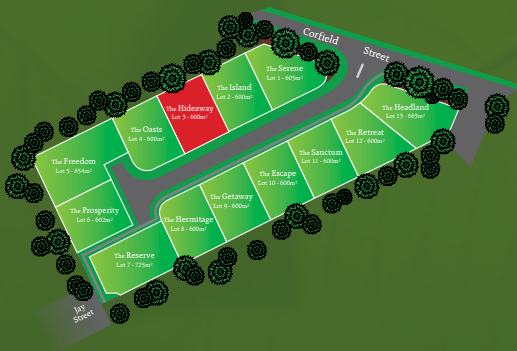

the Hideaway

lot 3

600m²
designer living

Hervey Bay has a secret. An escape from the demands of everyday life. Where you can embrace each day free from prying eyes and constant pressures. Make each day count. Live life to the fullest. Embrace the best of Hervey Bay and at day's end, retreat and unwind in your exclusive hideaway, nestled in beautiful Sanctuary Point.

Many people talk about it. Few achieve it. Healthy living, balance, the joy of the outdoors. Run life at your pace. Don't sell yourself short. Reward yourself with the ideal lifestyle the Fraser Coast commands...

Reward yourself at the Hideaway.

HERVEY BAY'S EXCLUSIVE ADDRESS

www.sanctuarypointherveybay.com.au

* measurements are approximate

Contact
Peter Risch 0409 051 722
peter@rischrealty.com.au **RISCH REALTY**

Sanctuary
POINT