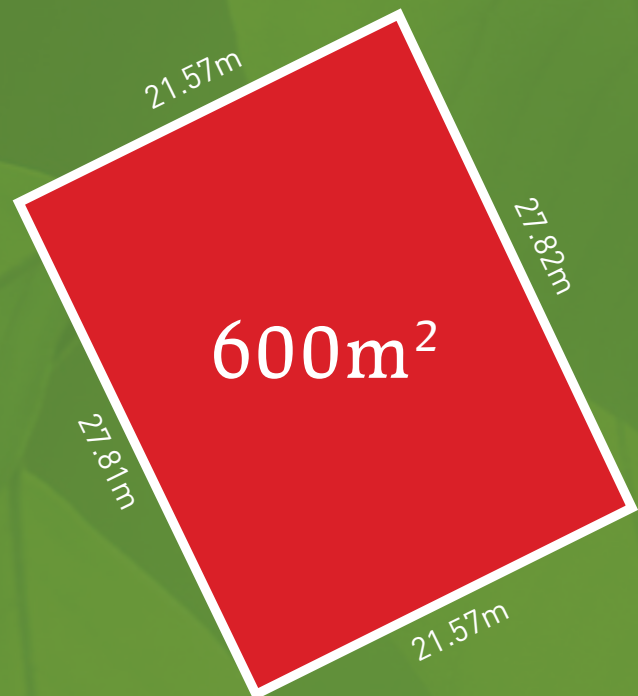

the Hideaway

lot 3

600m²
designer living

Hervey Bay has a secret. An escape from the demands of everyday life. Where you can embrace each day free from prying eyes and constant pressures. Make each day count. Live life to the fullest. Embrace the best of Hervey Bay and at day's end, retreat and unwind in your exclusive hideaway, nestled in beautiful Sanctuary Point.

Many people talk about it. Few achieve it. Healthy living, balance, the joy of the outdoors. Run life at your pace. Don't sell yourself short. Reward yourself with the ideal lifestyle the Fraser Coast commands...

Reward yourself at the Hideaway.

HERVEY BAY'S EXCLUSIVE ADDRESS

www.sanctuarypointherveybay.com.au

* measurements are approximate

Contact
Peter Risch 0409 051 722
peter@rischrealty.com.au **RISCH REALTY**

Sanctuary
POINT