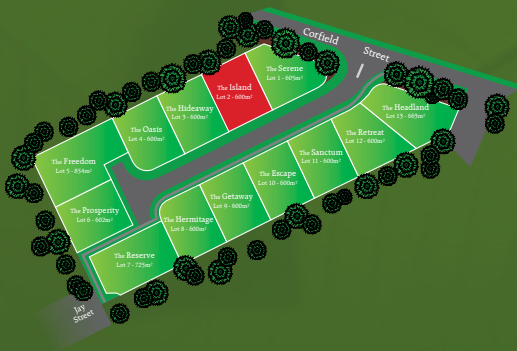

the Island

lot 2

600m²
designer living

Celebrities do it, why can't you? Escape to your own Island getaway in the north facing entertainment area of your own private haven. Just 500 meters from your doorstep, you can launch your boat to explore the bay's glorious waterways.

The Island makes a perfect home for all those who love the sea and want to fulfil a lifestyle enjoying it as an integral part of their daily routine. Draw peace from the water and the friendliness of your neighbours. Enjoy intimate walks on the beach and evenings sharing drinks and meals as you grow through life together.

You'll make lasting friends in Sanctuary Point, and you'll always treasure your memories of Hervey Bay and The Island.

HERVEY BAY'S EXCLUSIVE ADDRESS

www.sanctuarypointherveybay.com.au

* measurements are approximate

Contact
Peter Risch 0409 051 722
peter@rischrealty.com.au **RISCH REALTY**

Sanctuary
POINT