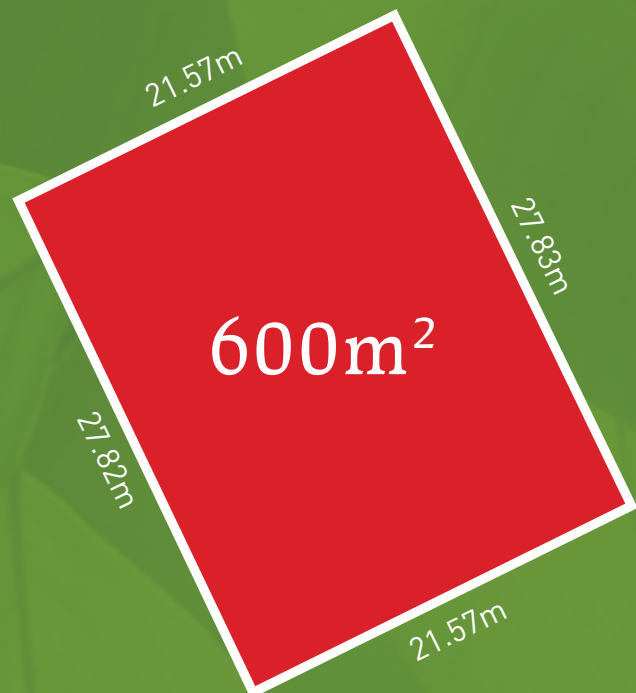

the Island

lot 2

600m²
designer living

Celebrities do it, why can't you? Escape to your own Island getaway in the north facing entertainment area of your own private haven. Just 500 meters from your doorstep, you can launch your boat to explore the bay's glorious waterways.

The Island makes a perfect home for all those who love the sea and want to fulfil a lifestyle enjoying it as an integral part of their daily routine. Draw peace from the water and the friendliness of your neighbours. Enjoy intimate walks on the beach and evenings sharing drinks and meals as you grow through life together.

You'll make lasting friends in Sanctuary Point, and you'll always treasure your memories of Hervey Bay and The Island.

HERVEY BAY'S EXCLUSIVE ADDRESS

www.sanctuarypointherveybay.com.au

* measurements are approximate

Contact
Peter Risch 0409 051 722
peter@rischrealty.com.au **RISCH REALTY**

Sanctuary
POINT