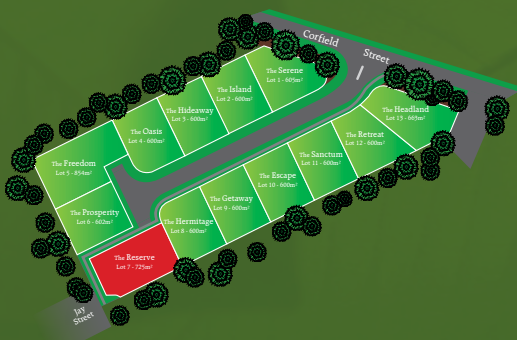

the Reserve

lot 7

725m²
designer living

Bordering parkland blocks, "The Reserve" is a nature lover's retreat. Have breakfast with the resident lorikeets while the sound of the ocean plays the theme song of your new lifestyle. Take solitude amongst the rich sights and sounds of nature right on your doorstep.

Like a fine wine, The Reserve promotes the best flavours the natural world has to offer, a home for fresh experiences and exploration. Don't hold back from the world - make the most of life.

Enjoy your own private reserve.

HERVEY BAY'S EXCLUSIVE ADDRESS

www.sanctuarypointherveybay.com.au

* measurements are approximate

Contact
Peter Risch 0409 051 722
peter@rischrealty.com.au **RISCH REALTY**

Sanctuary
POINT