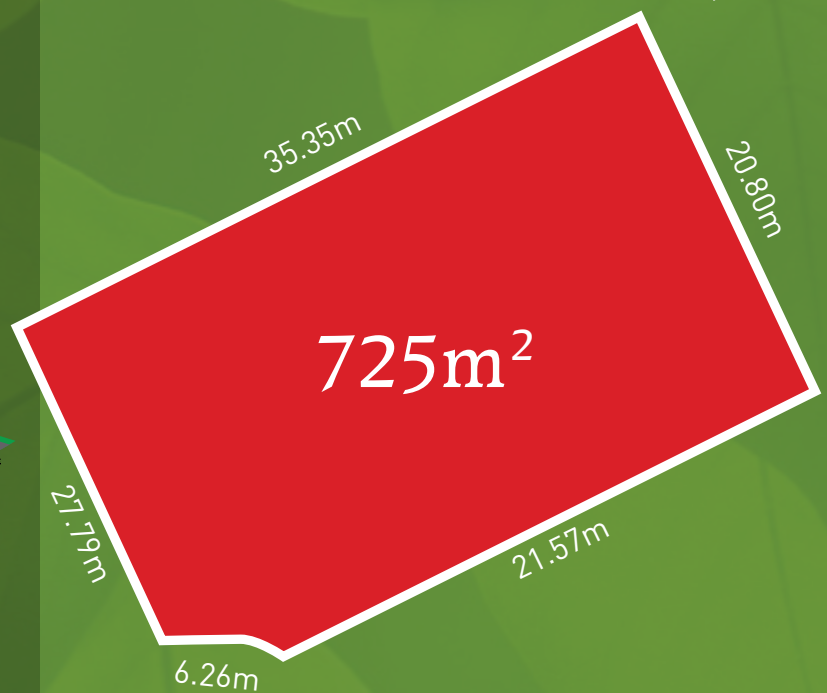

the Reserve

lot 7

725m²
designer living

Bordering parkland blocks, "The Reserve" is a nature lover's retreat. Have breakfast with the resident lorikeets while the sound of the ocean plays the theme song of your new lifestyle. Take solitude amongst the rich sights and sounds of nature right on your doorstep.

Like a fine wine, The Reserve promotes the best flavours the natural world has to offer, a home for fresh experiences and exploration. Don't hold back from the world - make the most of life.

Enjoy your own private reserve.

HERVEY BAY'S EXCLUSIVE ADDRESS

www.sanctuarypointherveybay.com.au

* measurements are approximate

Contact
Peter Risch 0409 051 722
peter@rischrealty.com.au **RISCH REALTY**

Sanctuary
POINT